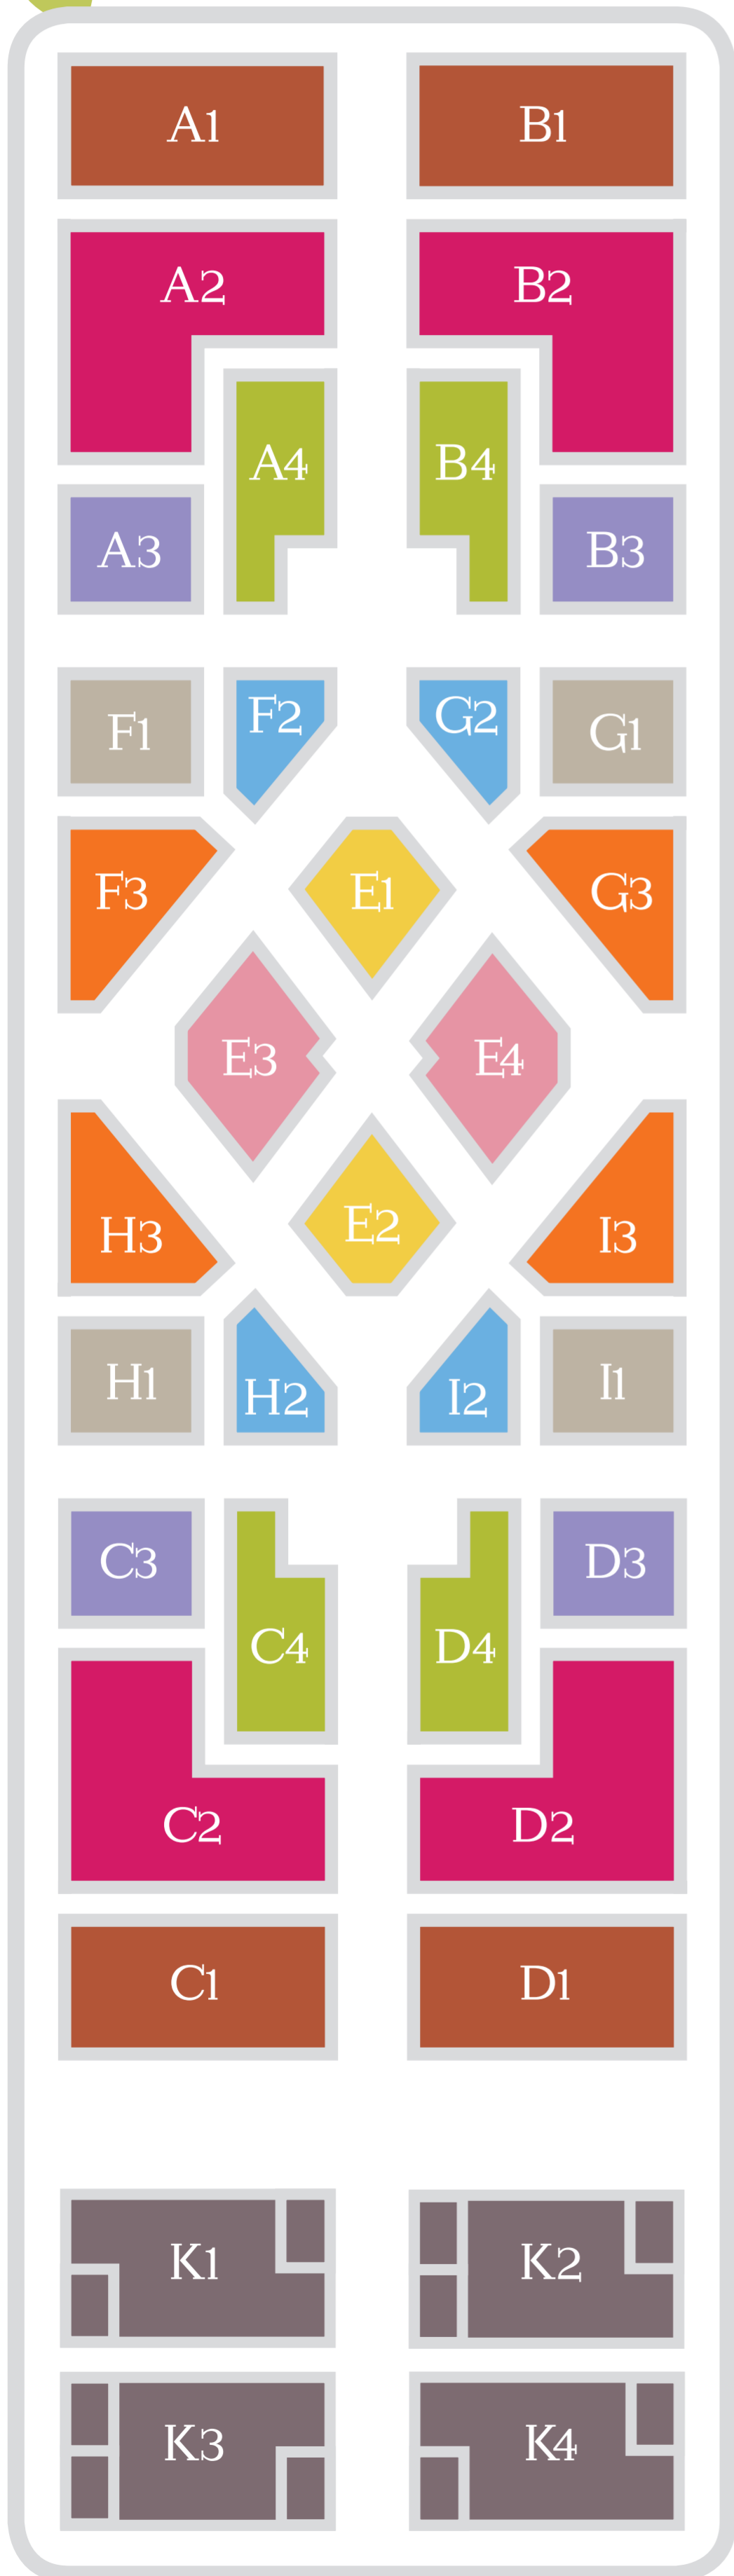

Holland Park Dutch Garden

The summer bedding this year has been chosen to reflect a vision of climate change using a palette of blazing colours drawn in part from William Blake's apocalyptic visions of the future and, William Turner's water colour sunsets.

The recurring, and very prominent, purple signifies the setting sun; the height of the Ensete (Red Bananas) volcanic explosions (Icelandic ash plumes), while the brightly coloured Coleus, oozes as a lava flow. The Bidens and red Geranium depict the world's greenery on fire as the elements consume the remaining greenery of the Coreopsis, Moluccella and Nicotiana (tobacco plants: no pun intended!).

Perhaps conversely, the lower four beds surrounding the sundial represent a celebration of life. This altogether different planting scheme mixes a rich abundance of colour with differing heights - all growing in very close proximity and harmony with one another.

Thomas Godwin
Head Gardener

Beds A1 B1 C1 D1
Coleus Black Dragon
Moluccella laevis
Salvia farinacea Rhea

Beds A2 B2 C2 D2
Nicotiana Saratoga Blue
Alternanthera Purple Knight

Beds A3 B3 C3 D3
Angelonia serena Lavender Pink
Begonia Nonstop Mocca White
Digitalis Purpurea Foxy