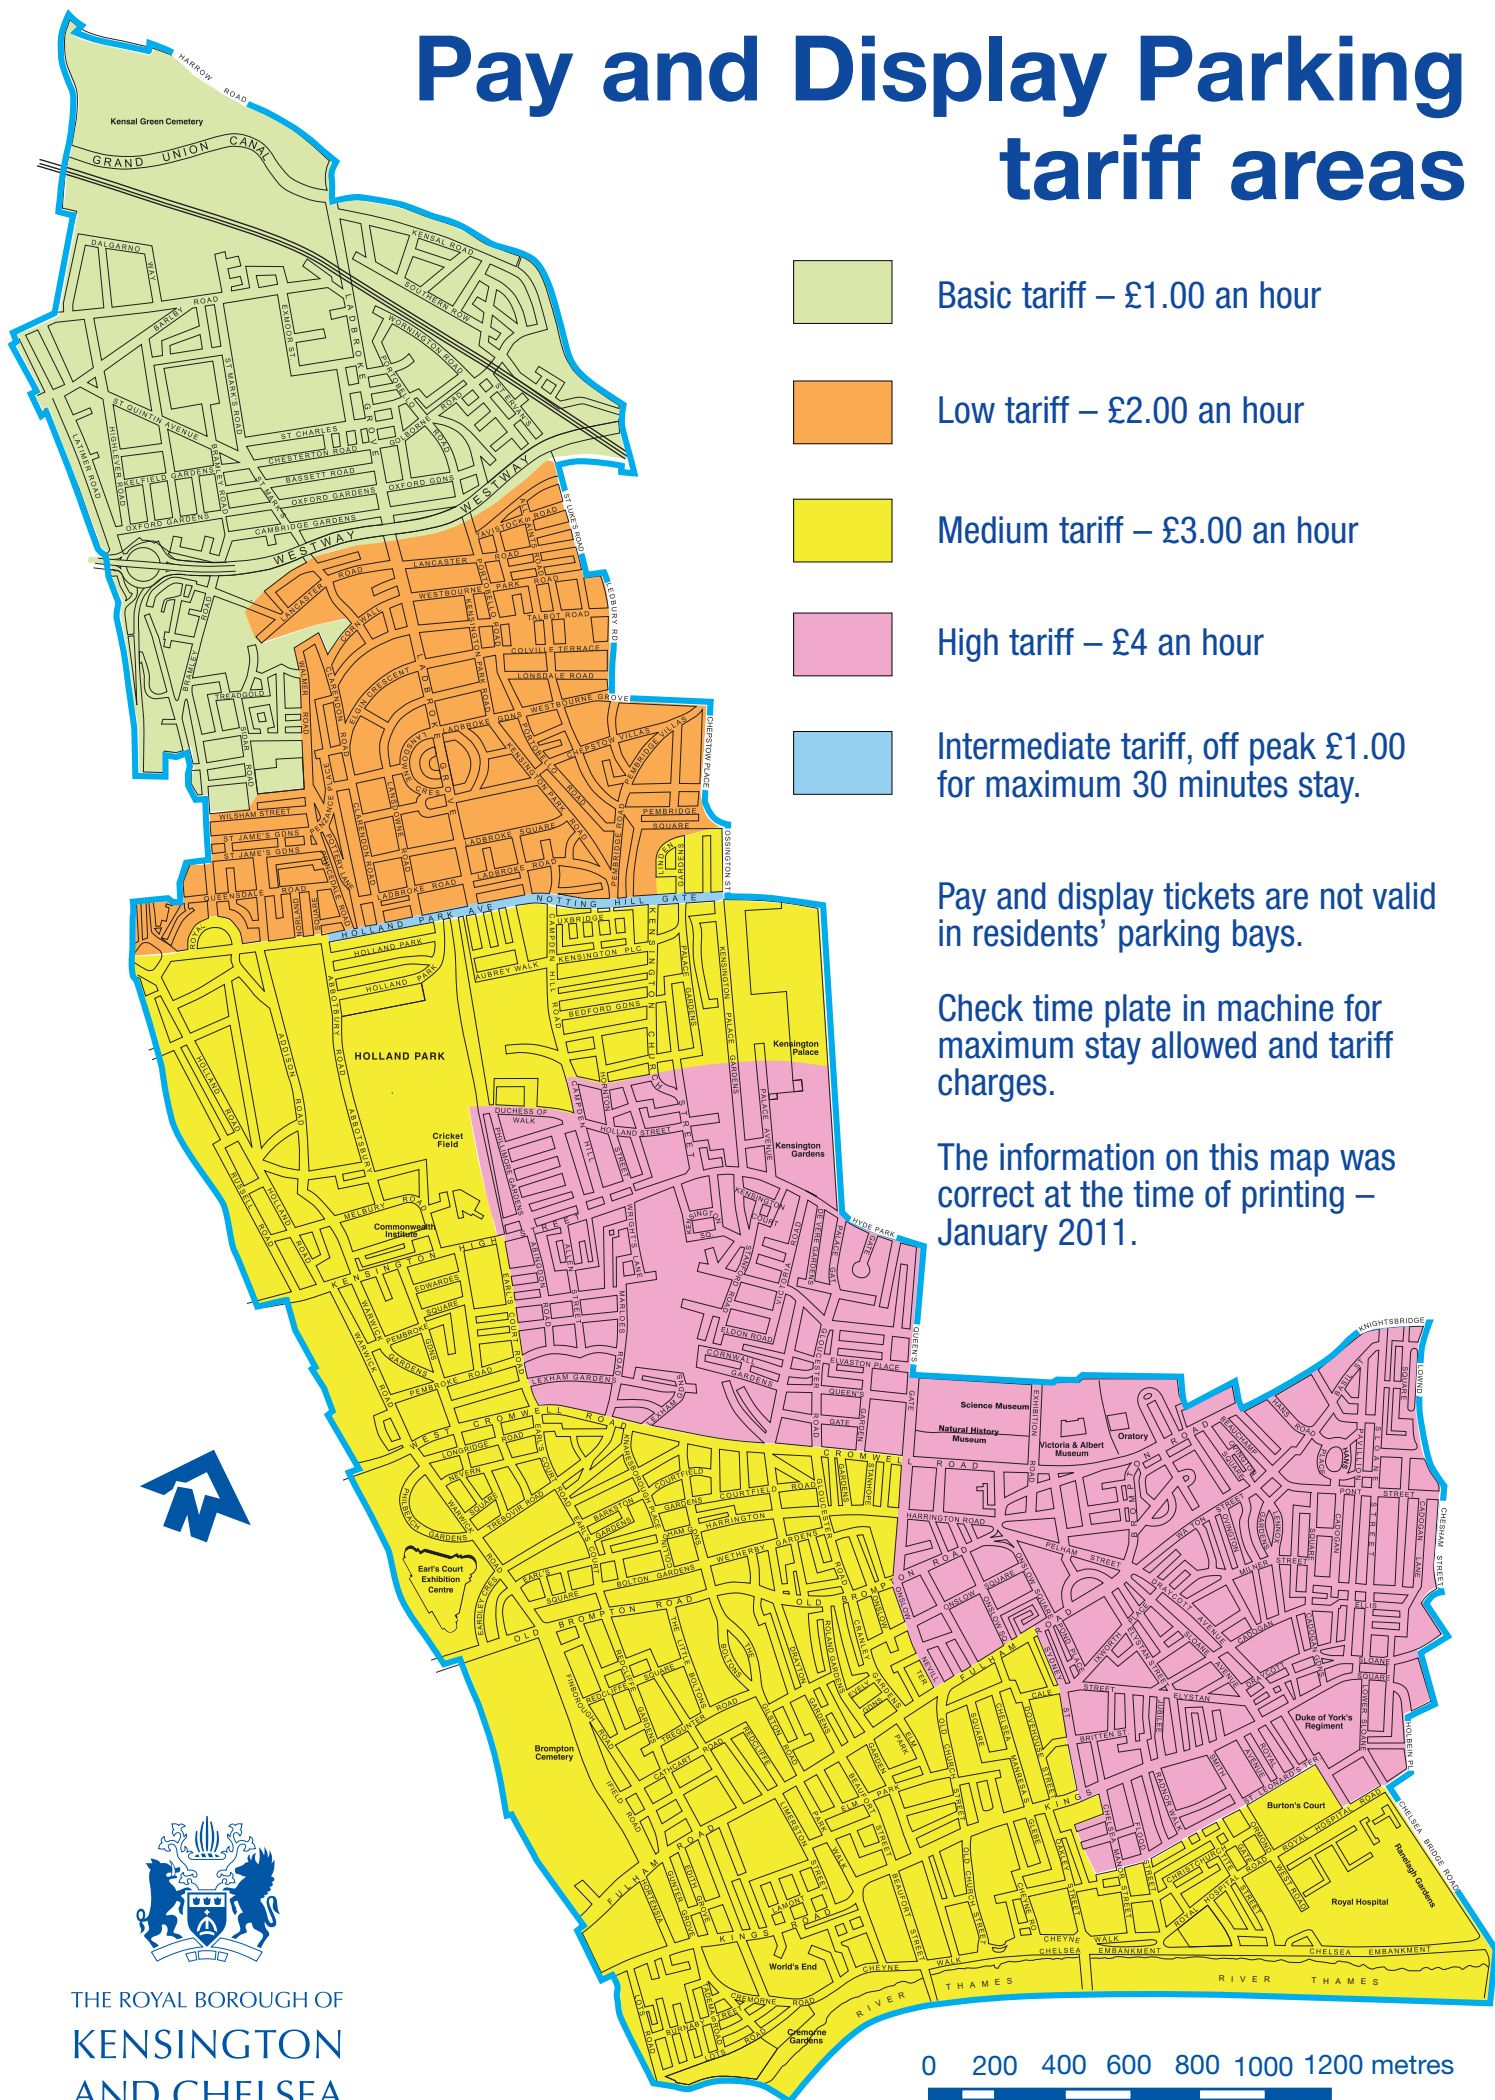

Pay and Display Parking tariff areas

Pay and display tickets are not valid in residents' parking bays.

Check time plate in machine for maximum stay allowed and tariff charges.

The information on this map was correct at the time of printing – January 2011.