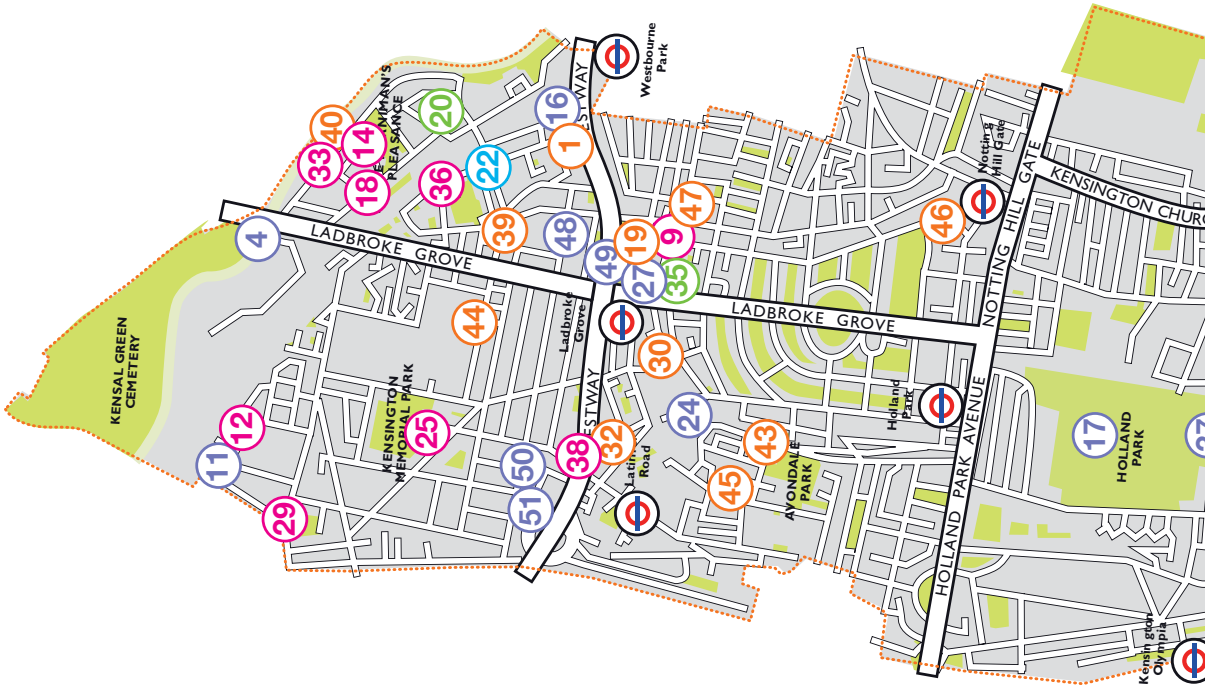

Summer in the Borough 2010

MAP

The Royal Borough
of Kensington
and Chelsea

Map	Centre / Organisation	Address
	Kensington and Chelsea College – Hortensia Centre	Hortensia Road, SW10 0QS
	Kensington and Chelsea College – Worrington Centre	Worrington Road, W10 5QQ
	Kensington Central Library	Phillimore Walk, W8 7RX
	Kensington Leisure Centre	Walmer Road, W11 4PQ
	Kensington Memorial Park	St Mark's Road, W10
	Kensington Town Hall	Hornton Street, W8 7NX
	Lancaster Youth Centre	128a Lancaster Road, W11 1QS
	Leighton House	12 Holland Park Road, W14 8LZ
	Little Wormwood Scrubs Adventure Playground	Dalgarno Gardens, W10 5HE
	London Lighthouse	111-117 Lancaster Road, W11 1QT
	Marlborough School Play Centre	Draycott Avenue, SW3 3AP
	Maxilla Walk Centre	St Mark's Road, W10 6NQ
	Middle Row School Play Centre	Kensal Road, W10 5DB
	Natural History Museum	Cromwell Road, SW7 5BD
	North Kensington Library	108 Ladbroke Grove, W11 1PZ

Map	Centre / Organisation	Address
1	Baysixty6 Skatepark	65-66 Acklam Road, W10 5YU
2	Bousfield School Play Centre	South Bolton Gardens, SW5 0DU
3	Brompton Library	210 Old Brompton Road, SW5 0BS
4	Canalside Activity Centre	Canal Close, W10 5AY
5	Chelsea Estates Youth Project	Wiltshire Close Estate, Draycott Avenue, SW3 2NS
6	Chelsea Library	Chelsea Old Town Hall, King's Road, SW3 5EZ
7	Chelsea Theatre	7 World's End Place, King's Road, SW10 0DR
8	Chelsea Youth Club	Blantyre Street, World's End Estate, SW10 0EQ
9	Colville School Play Centre	Lonsdale Road, W11 2DF
10	Cremorne Riverside Centre	Cremorne Gardens, Lots Road, SW10 0QH
11	Dalgarno Community Centre	Dalgarno Way, W10 5QB
12	Dalgarno Play Project	1 Webb Close, W10 5QB
13	Earl's Court Youth Club	120 Ifield Road, SW10 9AF
14	Emslie Hornimans Park	Kensal Road, W10
15	Flashpoint Centre Play	Blantyre Street, World's End Estate, SW10 0DS