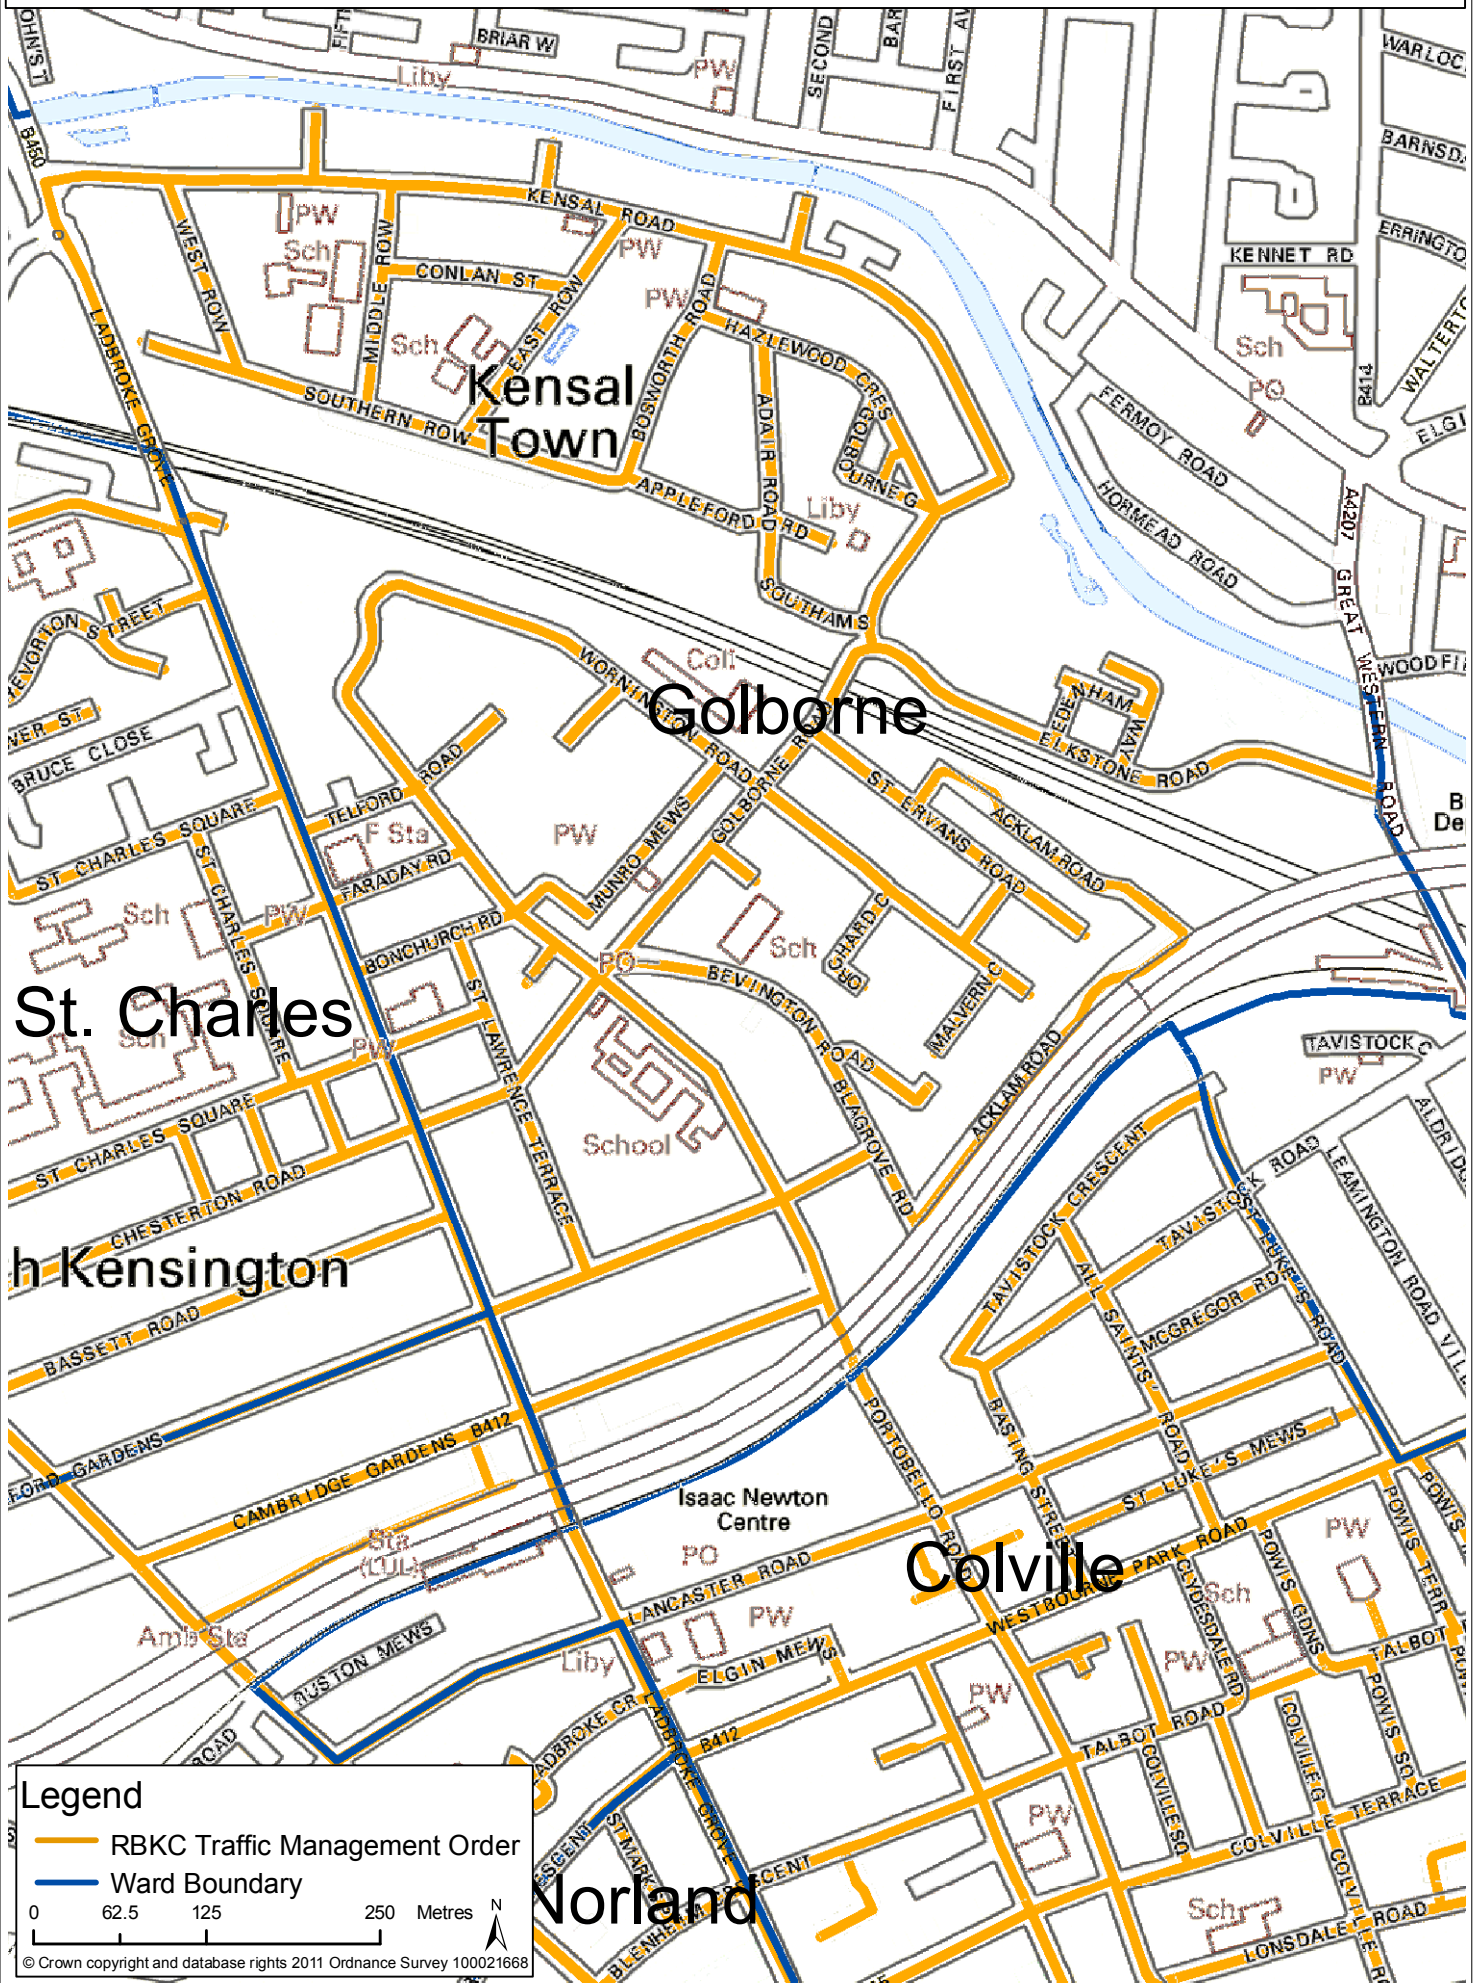

Notting Hill Carnival - Traffic Management Order 2011

Legend

— RBKC Traffic Management Order

— Ward Boundary

0 62.5 125 250 Metres