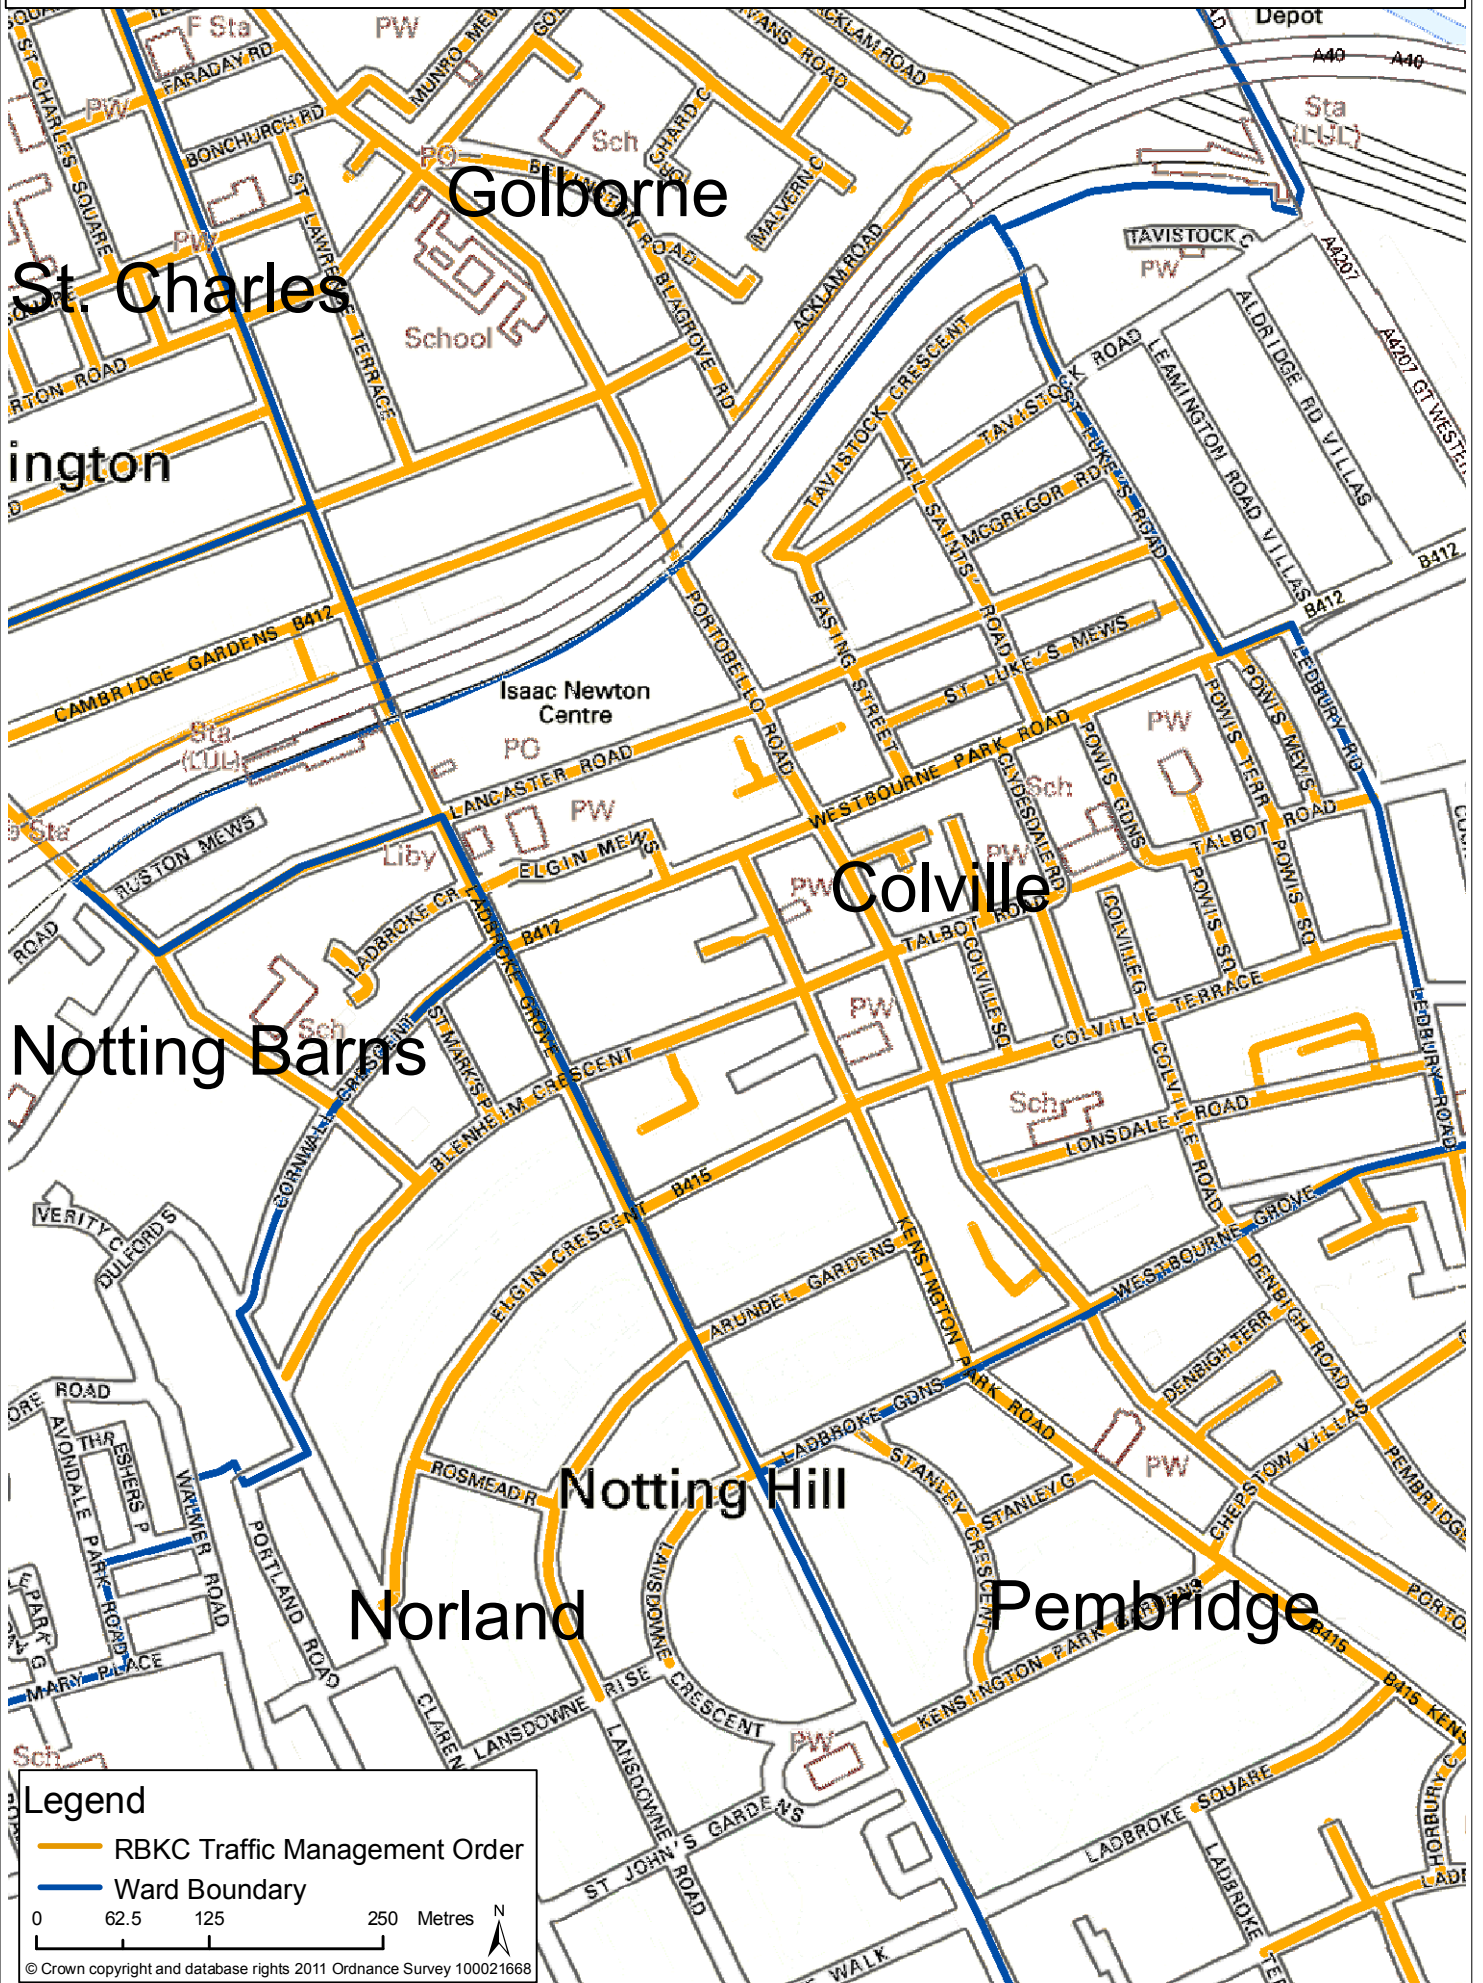

# Notting Hill Carnival - Traffic Management Order 2011

**Legend**

- RBKC Traffic Management Order
- Ward Boundary

0 62.5 125 250 Metres N

© Crown copyright and database rights 2011 Ordnance Survey 100021668