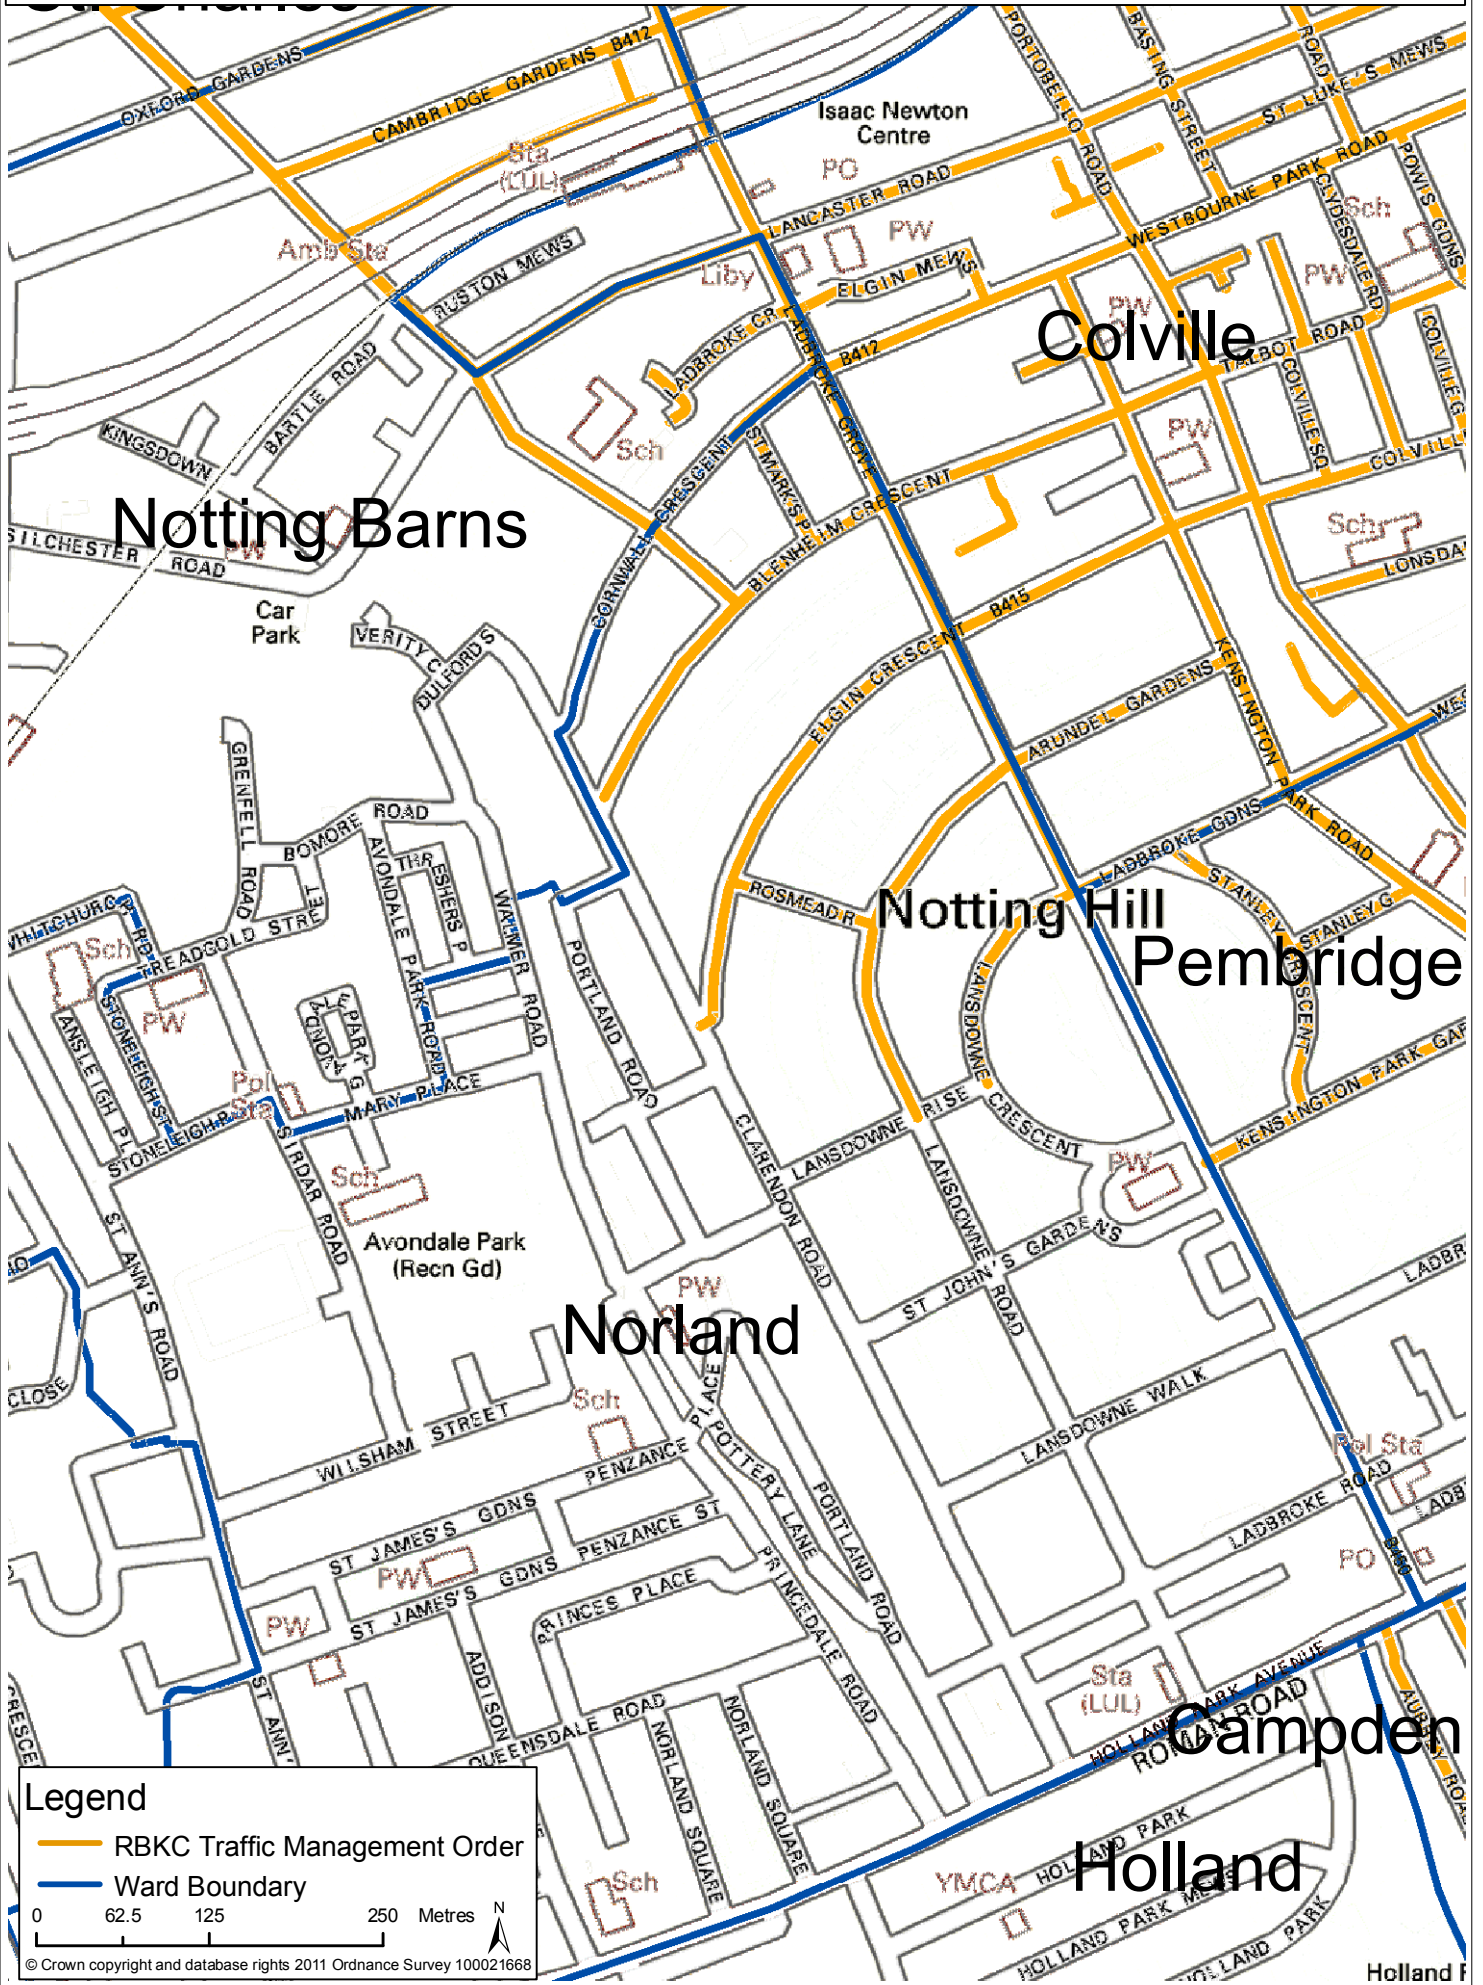

# Notting Hill Carnival - Traffic Management Order 2011

## Legend

— RBKC Traffic Management Order

— Ward Boundary

0 62.5 125 250 Metres